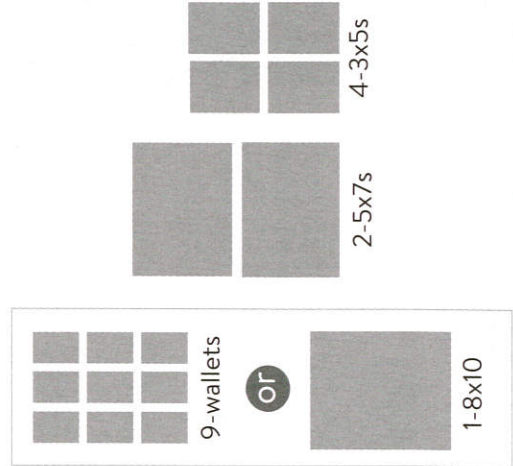

Collection Example

Framed
10x20

2-5x7s

9-wallets

1-8x10

Save 20%
Discounted Price \$208

Collection Example

2-5x7s

9-wallets

9-wallets

1-8x10

Framed 10x20

Save 20%
Discounted Price \$280

Collection Example

9-wallets

OR

1-8x10

2-5x7s

4-3x5s

Save 10%
Discounted Price \$130.50