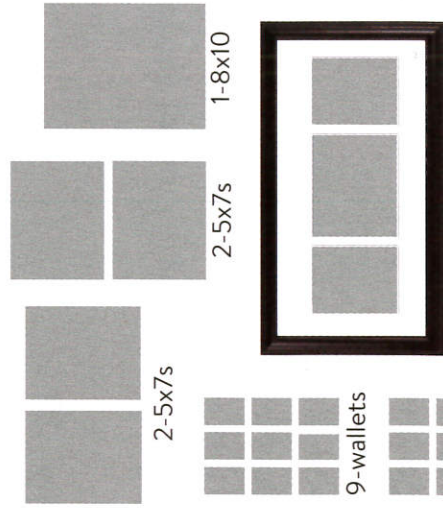

1-10x13
\$55

1-10x13 Multi
\$80

1-16x20
Single Image or Multi
\$100

1-20x24
Single Image or Multi
\$150

1-Framed 10x20—Your choice of design & frame
\$140

COLLECTION DISCOUNTS

Buy More, Save More!

on base products only

Collection Example

Framed
10x20

2-5x7s

9-wallets

1-8x10

Save 20%
Discounted Price \$208

Collection Example

2-5x7s

9-wallets

9-wallets

1-8x10

Framed 10x20

Save 20%
Discounted Price \$280

Collection Example

9-wallets

OR